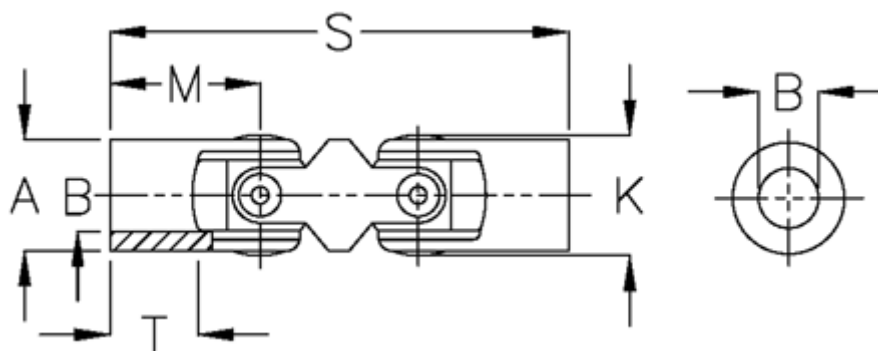

Article number: 07725300

Description: Double cross joint w/slide bearing  
0.725.300

## Measures

A	= 25
B H7	= 16
K	= 26.5
M	= 37
MD max N m	= 30
s	= 104
T	= 22